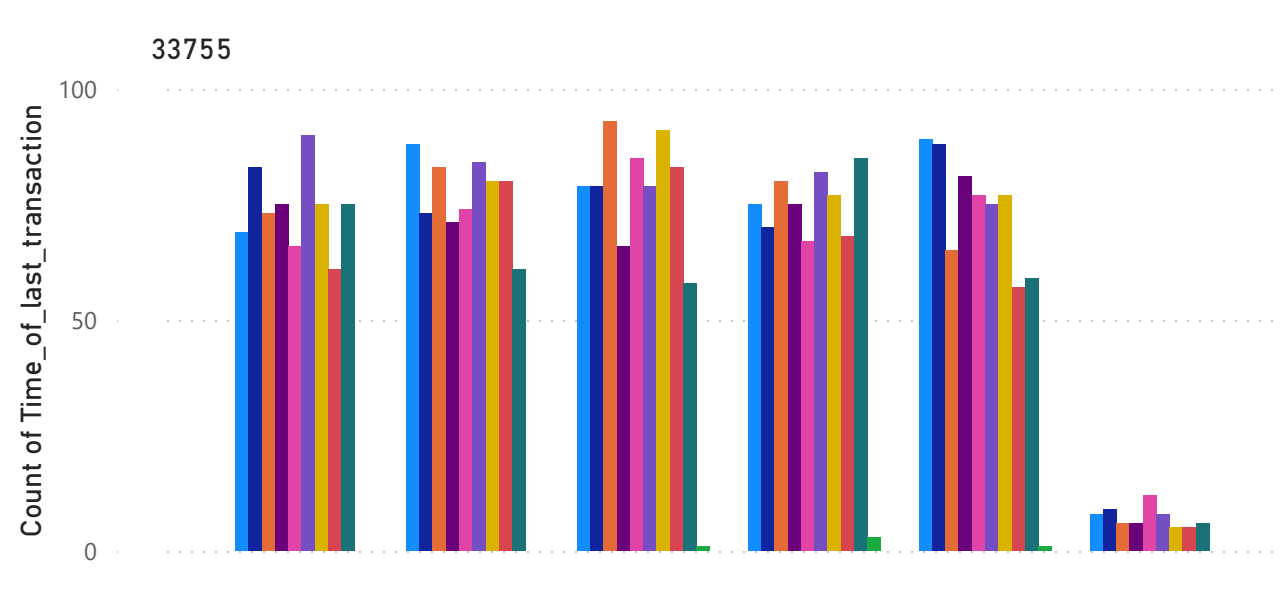

Count of Time_of_last_transaction by Type_of_last_transaction, Time_of_last_transaction and Home_Branch

Time_of_last_transaction ● 8:00:00 AM ● 9:00:00 AM ● 10:00:00 AM ● 11:00:00 AM ● 12:00:00 PM ● 1:00:00 PM ● 2:00:00 PM ● 3:00:00 PM ● 4:00:00 PM ● 5:00:00 PM

Count of Type_of_last_transaction by Type_of_last_transaction and Home_Branch