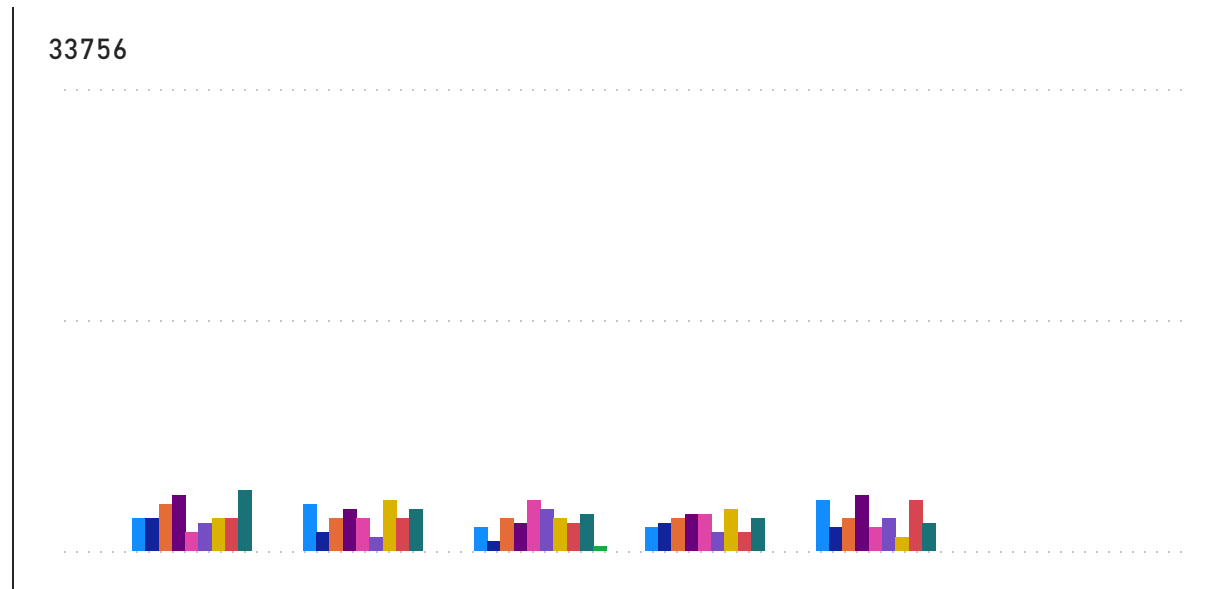

Count of Time_of_last_transaction by Type_of_last_transaction, Time_of_last_transaction and Home_Branch

Time_of_last_transaction ● 8:00:00 AM ● 9:00:00 AM ● 10:00:00 AM ● 11:00:00 AM ● 12:00:00 PM ● 1:00:00 PM ● 2:00:00 PM ● 3:00:00 PM ● 4:00:00 PM ● 5:00:00 PM

Count of Type_of_last_transaction by Type_of_last_transaction and Home_Branch