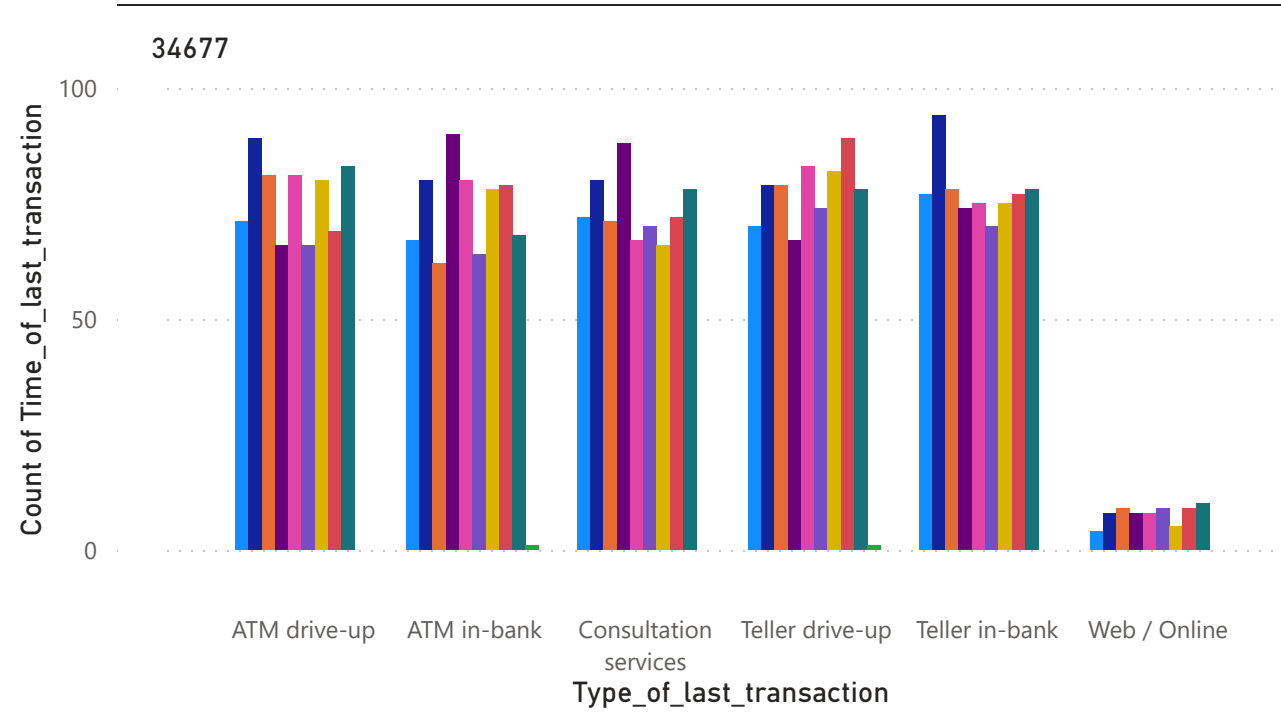

Count of Time_of_last_transaction by Type_of_last_transaction, Time_of_last_transaction and Home_Branch

Time_of_last_transaction ● 8:00:00 AM ● 9:00:00 AM ● 10:00:00 AM ● 11:00:00 AM ● 12:00:00 PM ● 1:00:00 PM ● 2:00:00 PM ● 3:00:00 PM ● 4:00:00 PM ● 5:00:00 PM

Count of Type_of_last_transaction by Type_of_last_transaction and Home_Branch