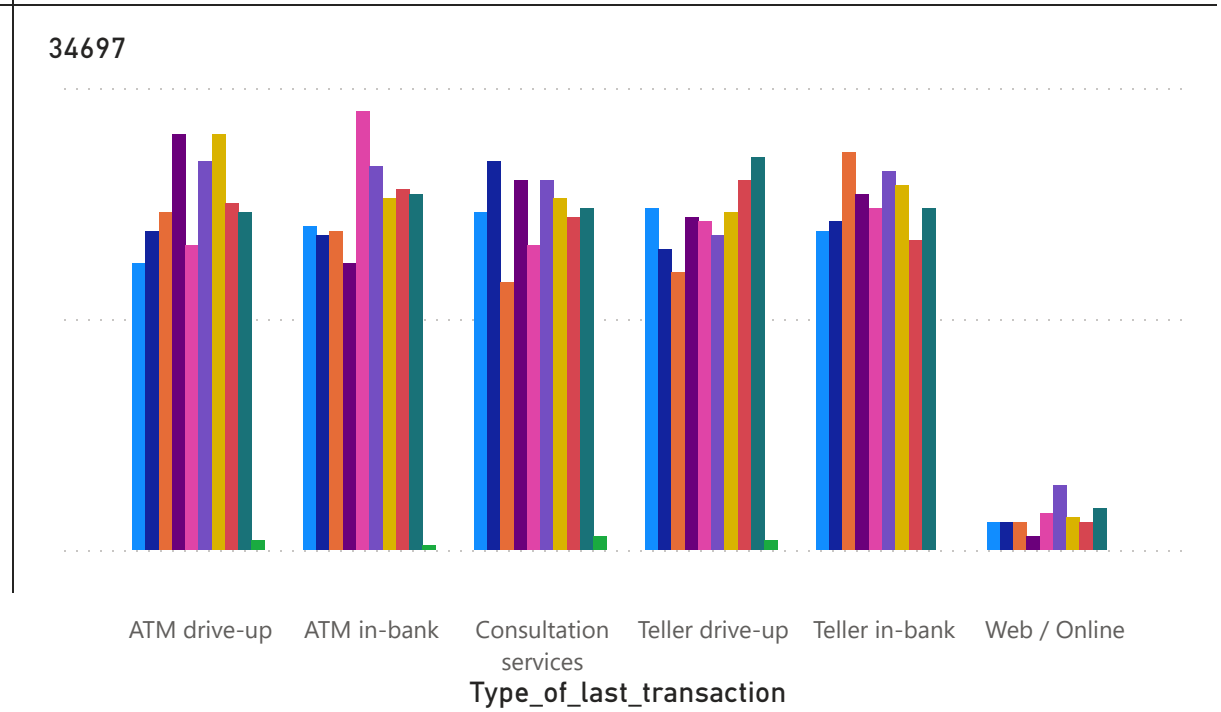

Count of Time_of_last_transaction by Type_of_last_transaction, Time_of_last_transaction and Home_Branch

Time_of_last_transaction ● 8:00:00 AM ● 9:00:00 AM ● 10:00:00 AM ● 11:00:00 AM ● 12:00:00 PM ● 1:00:00 PM ● 2:00:00 PM ● 3:00:00 PM ● 4:00:00 PM ● 5:00:00 PM

Count of Type_of_last_transaction by Type_of_last_transaction and Home_Branch