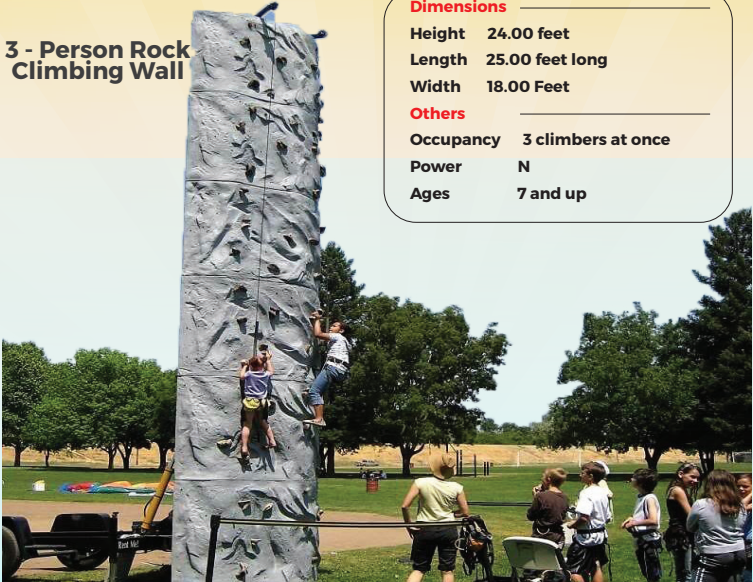

-All-n-1 Party Package-

\$399.99

save \$68.00

2 Tables
12 Chairs

50 Free Servings Of snow cone flavor & cups

More pre-made packages and also a Create Your Own Party Package feature is displayed on our website www.LaughnLeap.com.

COMPANY PICNICS & EMPLOYEE APPRECIATION DAY

Treat your employees and their family to a special day of fun & excitement with our Special Attractions for kids, teens, and adults!

Dimensions	
Height	14.00 Feet
Length	40 feet long
Width	15.00 Feet
Others	
Occupancy	1 rider at once
Power	2 electrical outlets
Ages	7 and up

"Lifelike Bull Riding Experience"

Dimensions	
Height	20.00 feet
Length	20.00 feet long
Width	20.00 Feet
Others	
Occupancy	1 rider
Power	2 electrical outlets
Ages	7 and up

3 - Person Rock Climbing Wall

Dimensions	
Height	24.00 feet
Length	25.00 feet long
Width	18.00 Feet
Others	
Occupancy	3 climbers at once
Power	N
Ages	7 and up